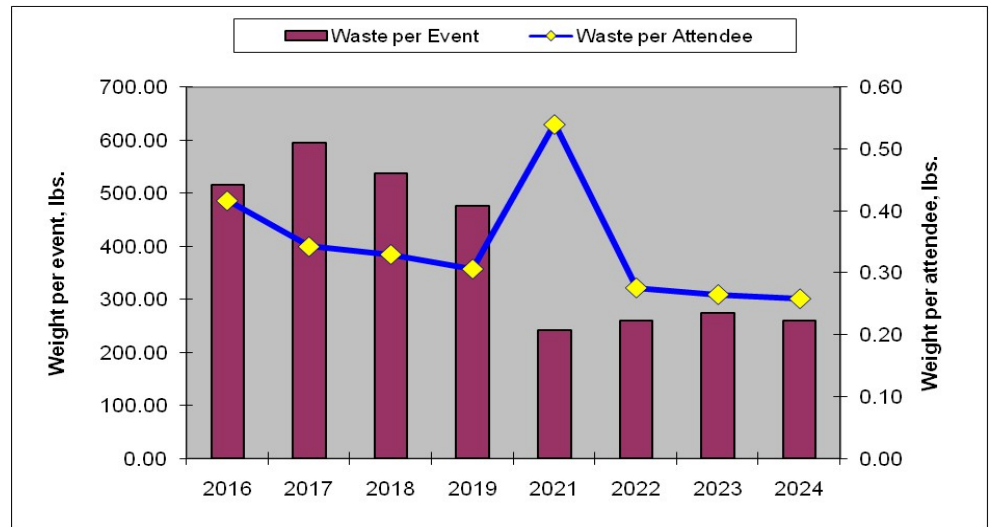

2024 Zero Waste Report – RF Events

2024 Highlights

- Every event achieved landfill diversion rate of 95 percent or better.
- Many thanks to the RF crew for helping us out by breaking down cardboard and collecting plastic wrap separately.
- We gave out rechargeable headlamps and clip lights at Dances with Dirt to promote less disposable battery use.

Opportunities for Improvement

- Need to clearly communicate with Chris Cakes on which of their waste we can take vs. what we cannot. They have left bags of mixed unsortable trash at some events.
- Create a dedicated setup for sorting aid station bags so they don't have to be sorted on the ground.
- Some events (Oberun, Holiday Hustle) had litter in areas we didn't cover with stations. We can put All Waste boxes in those areas.

Trend Analysis

Total waste was basically flat from 2023, even with one more event serviced. Compost increased slightly while recycling decreased slightly.

Average waste per event and waste per attendee is basically flat the past three years. This implies that systemic change is needed to achieve further improvements,

Waste Streams by Event

See the next page.