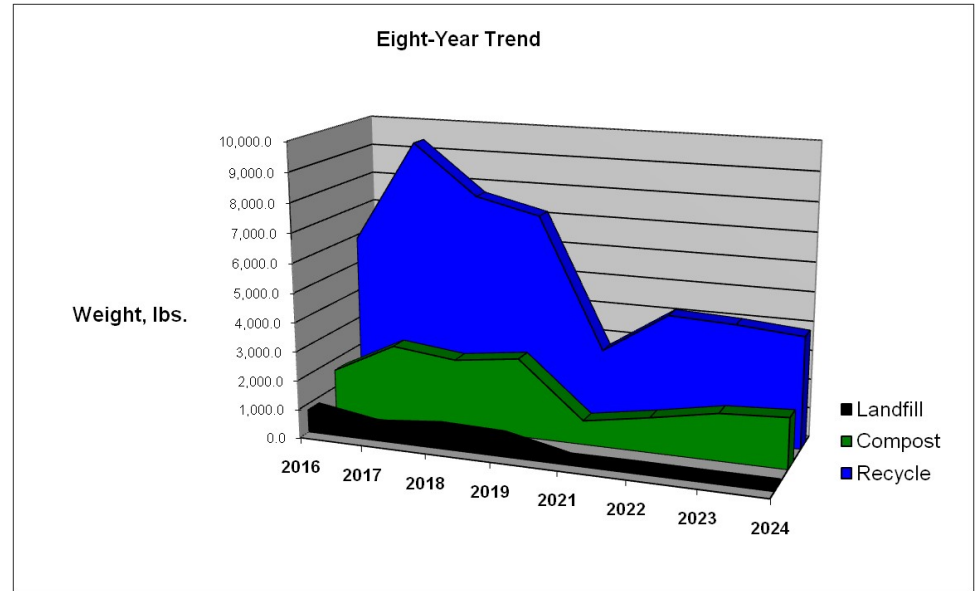

2024 Zero Waste Report – RF Events

2024 Highlights

- Every event achieved landfill diversion rate of 95 percent or better.
- Many thanks to the RF crew for helping us out by breaking down cardboard and collecting plastic wrap separately.
- We gave out rechargeable headlamps and clip lights at Dances with Dirt to promote less disposable battery use.

Opportunities for Improvement

- Need to clearly communicate with Chris Cakes on which of their waste we can take vs. what we cannot. They have left bags of mixed unsortable trash at some events.
- Create a dedicated setup for sorting aid station bags so they don't have to be sorted on the ground.
- Some events (Oberun, Holiday Hustle) had litter in areas we didn't cover with stations. We can put All Waste boxes in those areas.

Trend Analysis

Total waste was basically flat from 2023, even with one more event serviced. Compost increased slightly while recycling decreased slightly.

Average waste per event and waste per attendee is basically flat the past three years. This implies that systemic change is needed to achieve further improvements,

Waste Streams by Event

See the next page.