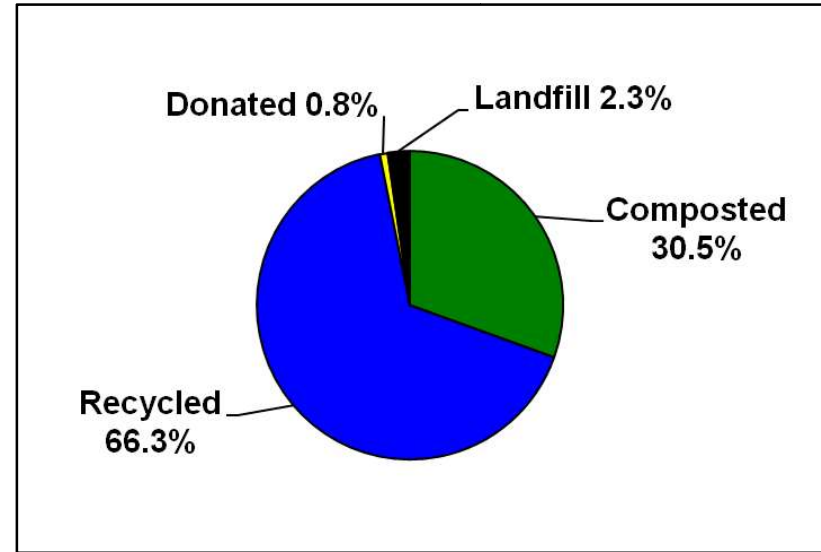

2024 Zero Waste Program Report

RF Events

Number of Events: 22

Total Attendance: 22,137

Landfill diversion: 97.7%

Composted	1,746 lbs.
Recycled & donated	3,844 lbs.
Landfill	133 lbs.
Total	5,724 lbs.

Significant Events

- Least total waste: The Legend, 28 lbs.
- Most total waste: Run Woodstock, 1,389 lbs.
- Greatest diversion: Super 5K, 99.6%
- Least landfill (tie): Shamrocks and Shenanigans and Flirt with Dirt, 3 ounces

Also Noteworthy

- 8 events with diversion rate 99% or better
- 13 events with 2 lbs. landfill or less

Compost: food waste, napkins, compostable cups, plates, and utensils

Standard recycling: cardboard, water bottles, cans, glass bottles, waxed paper cups, paper, plastic containers

Special recycling: plastic bags/wrap, disposable gloves, race bibs, small plastics, party supplies, hand warmers, Gu & snack wrappers

Donated: Clothing, shoes, some leftover food

Landfill: tape, dog poop, dirty plastic bags, contaminated packaging